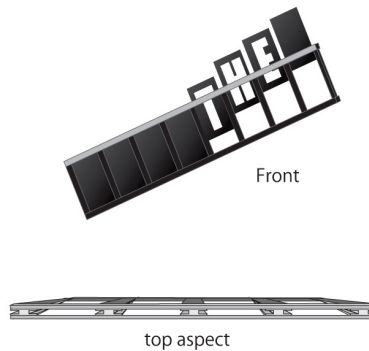

## Messenger Monument Sign

The Messenger Monument Sign is the leading performer in the **Trac Signs** series of signs. Constructed of heavy duty 6x6" square tubing and utilizing our patented track technology, this signage will provide a beautiful message board for many years.

The Messenger is the world's leading changeable copy sign and is available in a number of size configurations and letter sets. Your local SpeedPro dealer can provide you with a custom quote to meet your needs.

## Our Patented Track System

1. The message board is comprised of cartridge tracks (a) and letters (b).

2. The letters are loaded into both sides of the cartridge tracks effectively locking the letters into place.

5. The message board rotates shut and is locked in place.

6. Once locked, the double sided sign is tamper proof which allows it to be installed at grade levels and within the "line of sight".

Brought to you by: