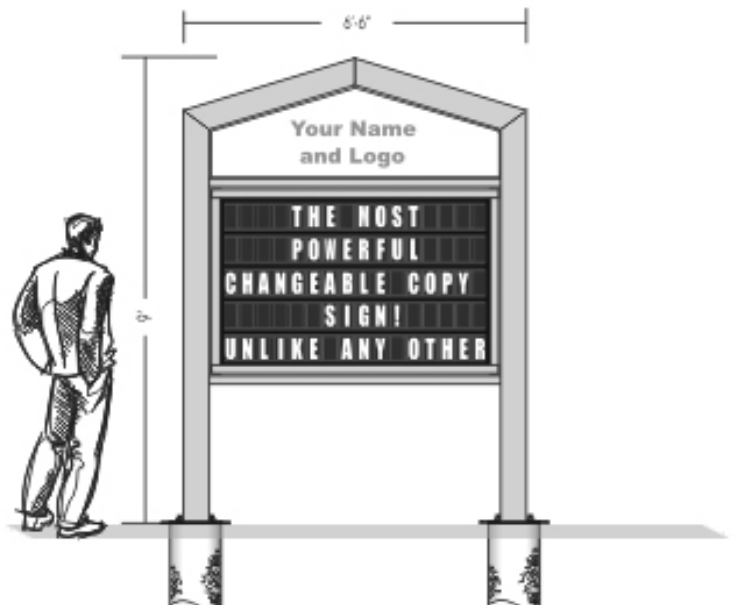

## Messenger Monument Sign

The Messenger Monument Sign is the leading performer in the **Trac Signs** series of signs. Constructed of heavy duty 6x6" square tubing and utilizing our patented track technology, this signage will provide a beautiful message board for many years.

The Messenger is the world's leading changeable copy sign and is available in a number of size configurations and letter sets. Your local SpeedPro dealer can provide you with a custom quote to meet your needs.