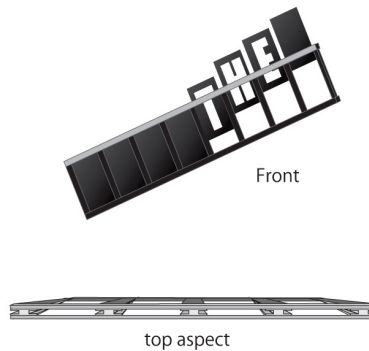

## Architect Monument Sign

The Architect Monument Sign is the latest model introduced to the **TracSigns** series of changeable copy signs. Constructed of 6" H-Beam, the stylish straight lines make the architect a functioning piece of modern art.

## Our Patented Track System

1. The message board is comprised of cartridge tracks (a) and letters (b).

2. The letters are loaded into both sides of the cartridge tracks effectively locking the letters into place.

3. When the sign is unlocked, the message board pivots open to allow the user access to the track system.

4. The previous message is removed and the new message is simply slid into place in the message board.

5. The message board rotates shut and is locked in place.

6. Once locked, the double sided sign is tamper proof which allows it to be installed at grade levels and within the "line of sight".