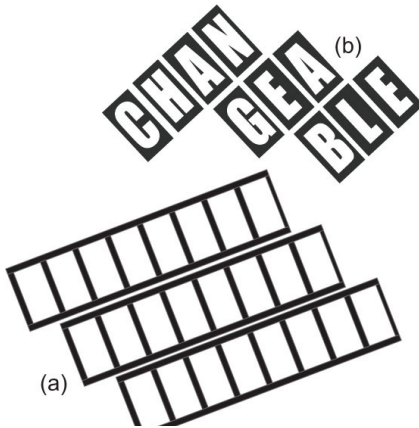

## Architect Monument Sign

The Architect Monument Sign is the latest model introduced to the **TracSigns** series of changeable copy signs. Constructed of 6" H-Beam, the stylish straight lines make the architect a functioning piece of modern art.

The Architect is manufactured using the same quality process as all signs in the **TracSigns** series and is guaranteed to provide a beautiful message board for years to come.

Contact your local SpeedPro location for more information or to receive a personalized quote.

## Our Patented Track System

1. The message board is comprised of cartridge tracks (a) and letters (b).

2. The letters are loaded into both sides of the cartridge tracks effectively locking the letters into place.

5. The message board rotates shut and is locked in place.

6. Once locked, the double sided sign is tamper proof which allows it to be installed at grade levels and within the "line of sight".